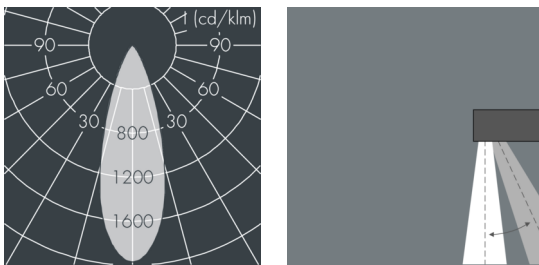

Nightfocus

8 395 045 059

5 × 1 W, 505 lm, 4000 K neutral white,
wide beam, gimbal mounted, adjustable 33°

Customized solutions and modifications are possible: Special RAL, DB or NCS colours as polyester powder coat, luminaires in 2700 K and other colour temperatures and versions for high ambient temperature.

Specification text

housing made of corrosion-resistant die-cast aluminum AlSi12, polyester powder coated by high-quality and UV-stabilized coating process, Colour: black RAL 7021, all exterior parts are stainless steel, tempered safety glass, anti-reflective coating from 1 side, silicon gasket, closure with 4 stainless steel screws, wall mounting: 2 drilled holes Ø 7 mm, spacing 60 mm, cable gland: up to Ø 13 mm, recessed or surface mounted cable, connecting terminal: 3 pole, gimbal mounted, tilt range: 0-15, integral control gear, CRI > 80, max 2 SDCM, service life L90/B10 > 50.000 h, Beam angle (FWHM): 33°, luminous flux: 505 lm, wattage: 7 W, delivered lumens 72 lm/W, protection type IP65, protection class I, impact resistance IK08, windage area 0,025 m², dimensions (L×H×W): 191 × 110 × 130 mm, weight 3.657 kg

Wattage	7 W	Beam angle (FWHM)	33°
Delivered lumens	72 lm/W	Housing colour	black RAL 7021
Light source	LED 4000 K	Protection type	IP65
Color Rendering Index	CRI > 80	Protection class	I
Colour tolerance	max 2 SDCM	Impact resistance	IK08
Lifetime ta 25° C	L90/B10 > 50.000 h	Windage area	0,025m²
Control gear	on / off	Dimensions	191 × 110 × 130 mm
Input voltage AC	220 – 240 V	Weight	3,66 kg
Voltage protection	1 kV L/N 0 kV L/PE		