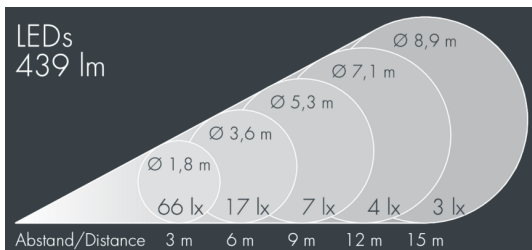

Nightfocus

8 395 045 059

5 × 1 W, 505 lm, 4000 K neutral white,
wide beam, gimbal mounted, adjustable 33°

Customized solutions and modifications are possible: Special RAL, DB or NCS colours as polyester powder coat, luminaires in 2700 K and other colour temperatures and versions for high ambient temperature.

Specification text

housing made of corrosion-resistant die-cast aluminum AlSi12, polyester powder coated by high-quality and UV-stabilized coating process, Colour: black RAL 7021, all exterior parts are stainless steel, tempered safety glass, anti-reflective coating from 1 side, silicon gasket, closure with 4 stainless steel screws, wall mounting: 2 drilled holes Ø 7 mm, spacing 60 mm, cable gland: up to Ø 13 mm, recessed or surface mounted cable, connecting terminal: 3 pole, gimbal mounted, tilt range: 0-15, integral control gear, CRI > 80, max 2 SDCM, service life L90/B10 > 50.000 h, Beam angle (FWHM): 33°, luminous flux: 505 lm, wattage: 7 W, delivered lumens 72 lm/W, protection type IP65, protection class I, impact resistance IK08, windage area 0,025 m², dimensions (L×H×W): 191 × 110 × 130 mm, weight 3.657 kg

Wattage	7 W	Beam angle (FWHM)	33°
Delivered lumens	72 lm/W	Housing colour	black RAL 7021
Light source	LED 4000 K	Protection type	IP65
Color Rendering Index	CRI > 80	Protection class	I
Colour tolerance	max 2 SDCM	Impact resistance	IK08
Lifetime ta 25° C	L90/B10 > 50.000 h	Windage area	0,025m²
Control gear	on / off	Dimensions	191 × 110 × 130 mm
Input voltage AC	220 – 240 V	Weight	3,66 kg
Voltage protection	1 kV L/N 0 kV L/PE		