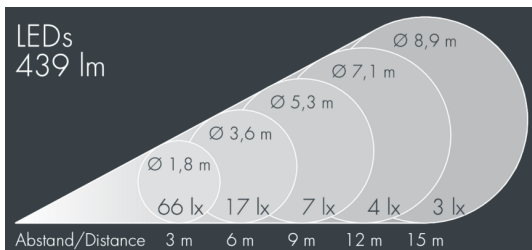

## Nightfocus

8 395 046 059

5 × 1 W, 439 lm, 3000 K warm white,  
wide beam, gimbal mounted, adjustable 33°

Customized solutions and modifications are possible: Special RAL, DB or NCS colours as polyester powder coat, luminaires in 2700 K and other colour temperatures and versions for high ambient temperature.

## Specification text

housing made of corrosion-resistant die-cast aluminum AlSi12, polyester powder coated by high-quality and UV-stabilized coating process, Colour: black RAL 7021, all exterior parts are stainless steel, tempered safety glass, anti-reflective coating from 1 side, silicon gasket, closure with 4 stainless steel screws, wall mounting: 2 drilled holes Ø 7 mm, spacing 60 mm, cable gland: up to Ø 13 mm, recessed or surface mounted cable, connecting terminal: 3 pole, gimbal mounted, tilt range: 0-15, integral control gear, CRI > 80, max 2 SDCM, service life L90/B10 > 50.000 h, Beam angle (FWHM): 33°, luminous flux: 439 lm, wattage: 7 W, delivered lumens 63 lm/W, protection type IP65, protection class I, impact resistance IK08, windage area 0,025 m², dimensions (L×H×W): 191 × 110 × 130 mm, weight 3.657 kg

## Specification

Wattage	7 W	Beam angle (FWHM)	33°
Delivered lumens	63 lm/W	Housing colour	black RAL 7021
Light source	LED 3000 K	Protection type	IP65
Color Rendering Index	CRI > 80	Protection class	I
Colour tolerance	max 2 SDCM	Impact resistance	IK08
Lifetime ta 25° C	L90/B10 > 50.000 h	Windage area	0,025m²
Control gear	on / off	Dimensions	191 × 110 × 130 mm
Input voltage AC	220 – 240 V	Weight	3,66 kg
Voltage protection	1 kV L/N   0 kV L/PE		