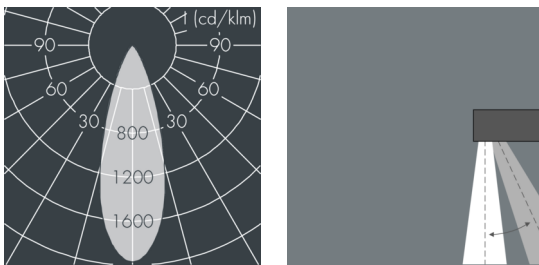

## Nightfocus

8 395 046 059

5 × 1 W, 439 lm, 3000 K warm white,  
wide beam, gimbal mounted, adjustable 33°

Customized solutions and modifications are possible: Special RAL, DB or NCS colours as polyester powder coat, luminaires in 2700 K and other colour temperatures and versions for high ambient temperature.

## Specification text

housing made of corrosion-resistant die-cast aluminum AlSi12, polyester powder coated by high-quality and UV-stabilized coating process, Colour: black RAL 7021, all exterior parts are stainless steel, tempered safety glass, anti-reflective coating from 1 side, silicon gasket, closure with 4 stainless steel screws, wall mounting: 2 drilled holes Ø 7 mm, spacing 60 mm, cable gland: up to Ø 13 mm, recessed or surface mounted cable, connecting terminal: 3 pole, gimbal mounted, tilt range: 0-15, integral control gear, CRI > 80, max 2 SDCM, service life L90/B10 > 50.000 h, Beam angle (FWHM): 33°, luminous flux: 439 lm, wattage: 7 W, delivered lumens 63 lm/W, protection type IP65, protection class I, impact resistance IK08, windage area 0,025 m², dimensions (L×H×W): 191 × 110 × 130 mm, weight 3.657 kg

## Specification

Wattage	7 W	Beam angle (FWHM)	33°
Delivered lumens	63 lm/W	Housing colour	black RAL 7021
Light source	LED 3000 K	Protection type	IP65
Color Rendering Index	CRI > 80	Protection class	I
Colour tolerance	max 2 SDCM	Impact resistance	IK08
Lifetime ta 25° C	L90/B10 > 50.000 h	Windage area	0,025m²
Control gear	on / off	Dimensions	191 × 110 × 130 mm
Input voltage AC	220 – 240 V	Weight	3,66 kg
Voltage protection	1 kV L/N   0 kV L/PE		