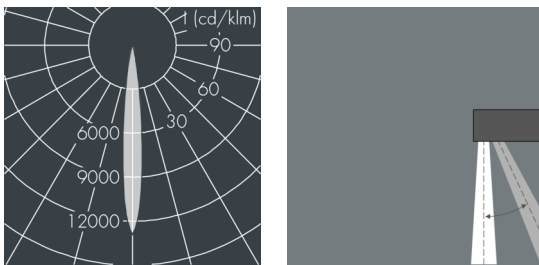

Nightfocus

8 395 055 019

5 × 1 W, 505 lm, 4000 K neutral white,
narrow beam, gimbal mounted, adjustable 10°

Customized solutions and modifications are possible: Special RAL, DB or NCS colours as polyester powder coat, luminaires in 2700 K and other colour temperatures and versions for high ambient temperature.

Specification text

housing made of corrosion-resistant die-cast aluminum AlSi12, polyester powder coated by high-quality and UV-stabilized coating process, Colour: silver grey, all exterior parts are stainless steel, tempered safety glass, anti-reflective coating from 1 side, silicon gasket, closure with 4 stainless steel screws, wall mounting: 2 drilled holes Ø 7 mm, spacing 60 mm, cable gland: up to Ø 13 mm, recessed or surface mounted cable, connecting terminal: 3 pole, gimbal mounted, tilt range: 0-15, integral control gear, CRI > 80, max 2 SDCM, service life L90/B10 > 50.000 h, Beam angle (FWHM): 10°, luminous flux: 505 lm, wattage: 7 W, delivered lumens 72 lm/W, protection type IP65, protection class I, impact resistance IK08, windage area 0,025 m², dimensions (L×H×W): 191 × 110 × 130 mm, weight 3.657 kg

Wattage	7 W	Beam angle (FWHM)	10°
Delivered lumens	72 lm/W	Housing colour	silver grey
Light source	LED 4000 K	Protection type	IP65
Color Rendering Index	CRI > 80	Protection class	I
Colour tolerance	max 2 SDCM	Impact resistance	IK08
Lifetime ta 25° C	L90/B10 > 50.000 h	Windage area	0,025m²
Control gear	on / off	Dimensions	191 × 110 × 130 mm
Input voltage AC	220 – 240 V	Weight	3,66 kg
Voltage protection	1 kV L/N 0 kV L/PE		