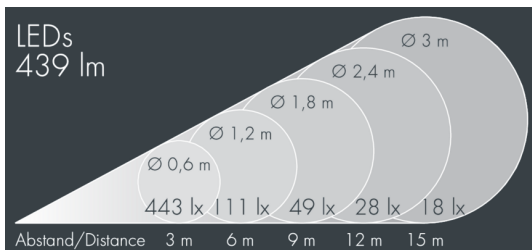

Nightfocus

8 395 055 019

5 × 1 W, 505 lm, 4000 K neutral white,
narrow beam, gimbal mounted, adjustable 10°

Customized solutions and modifications are possible: Special RAL, DB or NCS colours as polyester powder coat, luminaires in 2700 K and other colour temperatures and versions for high ambient temperature.

Specification text

housing made of corrosion-resistant die-cast aluminum AlSi12, polyester powder coated by high-quality and UV-stabilized coating process, Colour: silver grey, all exterior parts are stainless steel, tempered safety glass, anti-reflective coating from 1 side, silicon gasket, closure with 4 stainless steel screws, wall mounting: 2 drilled holes Ø 7 mm, spacing 60 mm, cable gland: up to Ø 13 mm, recessed or surface mounted cable, connecting terminal: 3 pole, gimbal mounted, tilt range: 0-15, integral control gear, CRI > 80, max 2 SDCM, service life L90/B10 > 50.000 h, Beam angle (FWHM): 10°, luminous flux: 505 lm, wattage: 7 W, delivered lumens 72 lm/W, protection type IP65, protection class I, impact resistance IK08, windage area 0,025 m², dimensions (L×H×W): 191 × 110 × 130 mm, weight 3.657 kg

Wattage	7 W	Beam angle (FWHM)	10°
Delivered lumens	72 lm/W	Housing colour	silver grey
Light source	LED 4000 K	Protection type	IP65
Color Rendering Index	CRI > 80	Protection class	I
Colour tolerance	max 2 SDCM	Impact resistance	IK08
Lifetime ta 25° C	L90/B10 > 50.000 h	Windage area	0,025m²
Control gear	on / off	Dimensions	191 × 110 × 130 mm
Input voltage AC	220 – 240 V	Weight	3,66 kg
Voltage protection	1 kV L/N 0 kV L/PE		