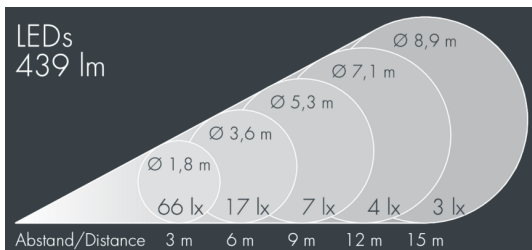

Nightfocus

8 395 055 059

5 × 1 W, 505 lm, 4000 K neutral white,
wide beam, gimbal mounted, adjustable 33°

Customized solutions and modifications are possible: Special RAL, DB or NCS colours as polyester powder coat, luminaires in 2700 K and other colour temperatures and versions for high ambient temperature.

Specification text

housing made of corrosion-resistant die-cast aluminum AlSi12, polyester powder coated by high-quality and UV-stabilized coating process, Colour: silver grey, all exterior parts are stainless steel, tempered safety glass, anti-reflective coating from 1 side, silicon gasket, closure with 4 stainless steel screws, wall mounting: 2 drilled holes Ø 7 mm, spacing 60 mm, cable gland: up to Ø 13 mm, recessed or surface mounted cable, connecting terminal: 3 pole, gimbal mounted, tilt range: 0-15°, integral control gear, CRI > 80, max 2 SDCM, service life L90/B10 > 50.000 h, Beam angle (FWHM): 33°, luminous flux: 505 lm, wattage: 7 W, delivered lumens 72 lm/W, protection type IP65, protection class I, impact resistance IK08, windage area 0,025 m², dimensions (L×H×W): 191 × 110 × 130 mm, weight 3.657 kg

Wattage	7 W	Beam angle (FWHM)	33°
Delivered lumens	72 lm/W	Housing colour	silver grey
Light source	LED 4000 K	Protection type	IP65
Color Rendering Index	CRI > 80	Protection class	I
Colour tolerance	max 2 SDCM	Impact resistance	IK08
Lifetime ta 25° C	L90/B10 > 50.000 h	Windage area	0,025m²
Control gear	on / off	Dimensions	191 × 110 × 130 mm
Input voltage AC	220 – 240 V	Weight	3,66 kg
Voltage protection	1 kV L/N 0 kV L/PE		