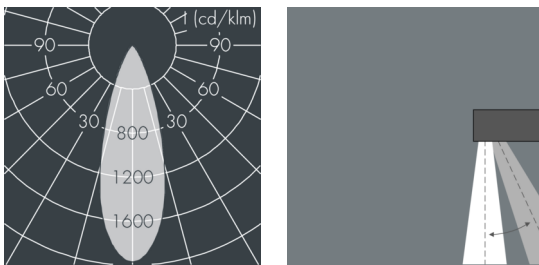

Nightfocus

8 395 055 059

5 × 1 W, 505 lm, 4000 K neutral white,
wide beam, gimbal mounted, adjustable 33°

Customized solutions and modifications are possible: Special RAL, DB or NCS colours as polyester powder coat, luminaires in 2700 K and other colour temperatures and versions for high ambient temperature.

Specification text

housing made of corrosion-resistant die-cast aluminum AlSi12, polyester powder coated by high-quality and UV-stabilized coating process, Colour: silver grey, all exterior parts are stainless steel, tempered safety glass, anti-reflective coating from 1 side, silicon gasket, closure with 4 stainless steel screws, wall mounting: 2 drilled holes Ø 7 mm, spacing 60 mm, cable gland: up to Ø 13 mm, recessed or surface mounted cable, connecting terminal: 3 pole, gimbal mounted, tilt range: 0-15°, integral control gear, CRI > 80, max 2 SDCM, service life L90/B10 > 50.000 h, Beam angle (FWHM): 33°, luminous flux: 505 lm, wattage: 7 W, delivered lumens 72 lm/W, protection type IP65, protection class I, impact resistance IK08, windage area 0,025 m², dimensions (L×H×W): 191 × 110 × 130 mm, weight 3.657 kg

Wattage	7 W	Beam angle (FWHM)	33°
Delivered lumens	72 lm/W	Housing colour	silver grey
Light source	LED 4000 K	Protection type	IP65
Color Rendering Index	CRI > 80	Protection class	I
Colour tolerance	max 2 SDCM	Impact resistance	IK08
Lifetime ta 25° C	L90/B10 > 50.000 h	Windage area	0,025m²
Control gear	on / off	Dimensions	191 × 110 × 130 mm
Input voltage AC	220 – 240 V	Weight	3,66 kg
Voltage protection	1 kV L/N 0 kV L/PE		