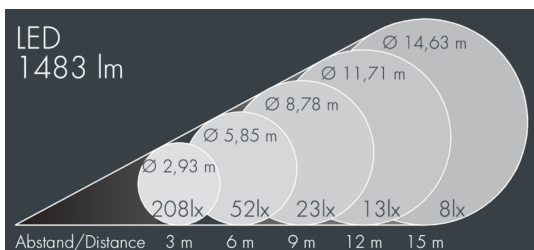

Nightspot B Gobo Projector

8 987 046 669

55 W, 1483 lm, 3000 K warm white, DALI,
45 mm focal length 41°

Customized solutions and modifications are possible: Special RAL, DB or NCS colours as polyester powder coat, luminaires in 2700 K and other colour temperatures and versions for high ambient temperature.

Specification text

housing made of extruded aluminum and corrosion-resistant die-cast aluminum AlSi12, polyester powder coated by high-quality and UV-stabilized coating process, Colour: black RAL 7021, all exterior parts are stainless steel, tempered safety glass, anti-reflective coating from 1 side, silicon gasket, closure with 4 stainless steel screws, powder coated aluminum mounting bracket with tilt scale: 2 drilled holes Ø 9 mm, spacing 70 mm, 1 centre hole Ø 22 mm, tilt range: 105°, cable gland: M20, connecting terminal: 5 pole, focusable projection lens for precise light control and sharp-edged image projections, integral, dimmable driver (DALI), CRI > 80, service life L70/B > 50.000 h, Beam angle (FWHM): 41°, luminous flux: 1483 lm, wattage: 55 W, delivered lumens 27 lm/W, protection type IP67, protection class II, impact resistance IK08, windage area 0,085 m², dimensions: Ø 240 mm, width 425 mm, weight 8.1 kg

Wattage	55 W	Beam angle (FWHM)	41°
Delivered lumens	27 lm/W	Housing colour	black RAL 7021
Light source	LED 3000 K	Power supply cable	Ø 8 – 1,5 mm
Color Rendering Index	CRI > 80	Protection type	IP67
Lifetime ta 25° C	L70/B > 50.000 h	Protection class	II
Control gear	DALI	Impact resistance	IK08
Input voltage AC	220 – 240 V	Windage area	0,085m ²
Input voltage DC	220 – 240 V	Dimensions	Ø 240 mm, width 425 mm
Voltage protection	2 kV L/N 4 kV L/PE	Weight	8,10 kg
Luminaires per B16A / C16A	23 / 39	Max. ambient temperature ta	35°