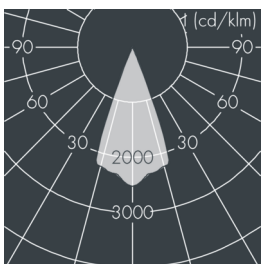

Nightspot B Gobo Projector

8 987 046 669

55 W, 1483 lm, 3000 K warm white, DALI,
45 mm focal length 41°

Customized solutions and modifications are possible: Special RAL, DB or NCS colours as polyester powder coat, luminaires in 2700 K and other colour temperatures and versions for high ambient temperature.

Specification text

housing made of extruded aluminum and corrosion-resistant die-cast aluminum AlSi12, polyester powder coated by high-quality and UV-stabilized coating process, Colour: black RAL 7021, all exterior parts are stainless steel, tempered safety glass, anti-reflective coating from 1 side, silicon gasket, closure with 4 stainless steel screws, powder coated aluminum mounting bracket with tilt scale: 2 drilled holes Ø 9 mm, spacing 70 mm, 1 centre hole Ø 22 mm, tilt range: 105°, cable gland: M20, connecting terminal: 5 pole, focusable projection lens for precise light control and sharp-edged image projections, integral, dimmable driver (DALI), CRI > 80, service life L70/B > 50.000 h, Beam angle (FWHM): 41°, luminous flux: 1483 lm, wattage: 55 W, delivered lumens 27 lm/W, protection type IP67, protection class II, impact resistance IK08, windage area 0,085 m², dimensions: Ø 240 mm, width 425 mm, weight 8.1 kg

Wattage	55 W	Beam angle (FWHM)	41°
Delivered lumens	27 lm/W	Housing colour	black RAL 7021
Light source	LED 3000 K	Power supply cable	Ø 8 – 1,5 mm
Color Rendering Index	CRI > 80	Protection type	IP67
Lifetime ta 25° C	L70/B > 50.000 h	Protection class	II
Control gear	DALI	Impact resistance	IK08
Input voltage AC	220 – 240 V	Windage area	0,085m ²
Input voltage DC	220 – 240 V	Dimensions	Ø 240 mm, width 425 mm
Voltage protection	2 kV L/N 4 kV L/PE	Weight	8,10 kg
Luminaires per B16A / C16A	23 / 39	Max. ambient temperature ta	35°