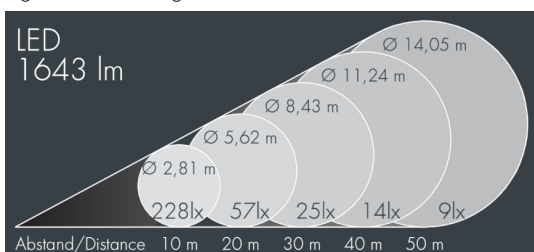

## Nightspot B Gobo Projector

8 987 056 119

55 W, 1 544 lm, 3000 K warm white, DALI,  
150 mm focal length 14°

Customized solutions and modifications are possible: Special RAL, DB or NCS colours as polyester powder coat, luminaires in 2700 K and other colour temperatures and versions for high ambient temperature.

## Specification text

housing made of extruded aluminum and corrosion-resistant die-cast aluminum AlSi12, polyester powder coated by high-quality and UV-stabilized coating process, Colour: silver grey, all exterior parts are stainless steel, tempered safety glass, anti-reflective coating from 1 side, silicon gasket, closure with 4 stainless steel screws, powder coated aluminum mounting bracket with tilt scale: 2 drilled holes  $\varnothing$  9 mm, spacing 70 mm, 1 centre hole  $\varnothing$  22 mm, tilt range: 105°, cable gland: M20, connecting terminal: 5 pole, focusable projection lens for precise light control and sharp-edged image projections, integral, dimmable driver (DALI), 80, Beam angle (FWHM): 14°, luminous flux: 1 544 lm, wattage: 55 W, delivered lumens 28 lm/W, protection type IP67, protection class I, impact resistance IK08, windage area 0,085 m<sup>2</sup>, dimensions:  $\varnothing$  240 mm, width 425 mm, weight 8.1 kg

## Specification

Wattage	55 W	Beam angle (FWHM)	14°
Delivered lumens	28 lm/W	Housing colour	silver grey
Light source	LED 3000 K	Power supply cable	$\varnothing$ 8 – 15 mm
Color Rendering Index	80	Protection type	IP67
Control gear	DALI	Protection class	I
Input voltage AC	220 – 240 V	Impact resistance	IK08
Input voltage DC	220 – 240 V	Windage area	0,085m <sup>2</sup>
Voltage protection	2 kV L/N   4 kV L/PE	Dimensions	$\varnothing$ 240 mm, width 425 mm
Luminaires per B16A / C16A	23 / 39	Weight	8,10 kg
		Max. ambient temperature ta	35°