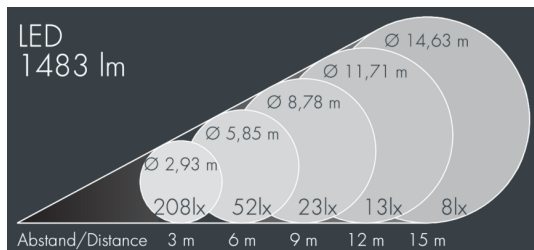

## Nightspot B Gobo Projector

8 987 056 569

55 W, 1483 lm, 3000 K warm white,  
45 mm focal length 41°

Customized solutions and modifications are possible: Special RAL, DB or NCS colours as polyester powder coat, luminaires in 2700 K and other colour temperatures and versions for high ambient temperature.

## Specification text

housing made of extruded aluminum and corrosion-resistant die-cast aluminum AlSi12, polyester powder coated by high-quality and UV-stabilized coating process, Colour: silver grey, all exterior parts are stainless steel, tempered safety glass, anti-reflective coating from 1 side, silicon gasket, closure with 4 stainless steel screws, powder coated aluminum mounting bracket with tilt scale: 2 drilled holes  $\varnothing$  9 mm, spacing 70 mm, 1 centre hole  $\varnothing$  22 mm, tilt range: 105°, cable gland: M20, connecting terminal: 3 pole, focusable projection lens for precise light control and sharp-edged image projections, integral driver (AC/DC), CRI > 80, service life L70/B > 50.000 h, Beam angle (FWHM): 41°, luminous flux: 1483 lm, wattage: 55 W, delivered lumens 27 lm/W, protection type IP67, protection class II, impact resistance IK08, windage area 0,085 m<sup>2</sup>, dimensions:  $\varnothing$  240 mm, width 425 mm, weight 8.1 kg

## Specification

Wattage	55 W	Beam angle (FWHM)	41°
Delivered lumens	27 lm/W	Housing colour	silver grey
Light source	LED 3000 K	Power supply cable	$\varnothing$ 8 – 15 mm
Color Rendering Index	CRI > 80	Protection type	IP67
Lifetime ta 25° C	L70/B > 50.000 h	Protection class	II
Control gear	on / off	Impact resistance	IK08
Input voltage AC	220 – 240 V	Windage area	0,085m <sup>2</sup>
Voltage protection	2 kV L/N   4 kV L/PE	Dimensions	$\varnothing$ 240 mm, width 425 mm
Luminaires per B16A / C16A	23 / 39	Weight	8,10 kg
		Max. ambient temperature ta	35°