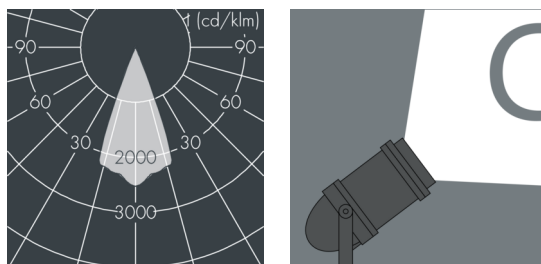

## Nightspot B Gobo Projector

8 987 056 569

55 W, 1483 lm, 3000 K warm white,  
45 mm focal length 41°

Customized solutions and modifications are possible: Special RAL, DB or NCS colours as polyester powder coat, luminaires in 2700 K and other colour temperatures and versions for high ambient temperature.

## Specification text

housing made of extruded aluminum and corrosion-resistant die-cast aluminum AlSi12, polyester powder coated by high-quality and UV-stabilized coating process, Colour: silver grey, all exterior parts are stainless steel, tempered safety glass, anti-reflective coating from 1 side, silicon gasket, closure with 4 stainless steel screws, powder coated aluminum mounting bracket with tilt scale: 2 drilled holes  $\varnothing$  9 mm, spacing 70 mm, 1 centre hole  $\varnothing$  22 mm, tilt range: 105°, cable gland: M20, connecting terminal: 3 pole, focusable projection lens for precise light control and sharp-edged image projections, integral driver (AC/DC), CRI > 80, service life L70/B > 50.000 h, Beam angle (FWHM): 41°, luminous flux: 1483 lm, wattage: 55 W, delivered lumens 27 lm/W, protection type IP67, protection class II, impact resistance IK08, windage area 0,085 m<sup>2</sup>, dimensions:  $\varnothing$  240 mm, width 425 mm, weight 8.1 kg

## Specification

Wattage	55 W	Beam angle (FWHM)	41°
Delivered lumens	27 lm/W	Housing colour	silver grey
Light source	LED 3000 K	Power supply cable	$\varnothing$ 8 – 15 mm
Color Rendering Index	CRI > 80	Protection type	IP67
Lifetime ta 25° C	L70/B > 50.000 h	Protection class	II
Control gear	on / off	Impact resistance	IK08
Input voltage AC	220 – 240 V	Windage area	0,085m <sup>2</sup>
Voltage protection	2 kV L/N   4 kV L/PE	Dimensions	$\varnothing$ 240 mm, width 425 mm
Luminaires per B16A / C16A	23 / 39	Weight	8,10 kg
		Max. ambient temperature ta	35°