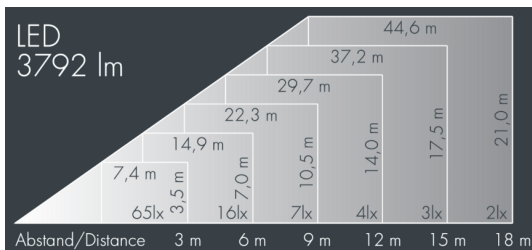

Nightspot B

8 988 255 009

40 W, 3772 lm, 4000 K neutral white,
Street Optic 47° / 126°

Customized solutions and modifications are possible: Special RAL, DB or NCS colours as polyester powder coat, luminaires in 2700 K and other colour temperatures and versions for high ambient temperature.

Specification text

housing made of corrosion-resistant die-cast aluminum AlSi12, polyester powder coated by high-quality and UV-stabilized coating process, Colour: silver grey, all exterior parts are stainless steel, tempered safety glass, anti-reflective coating from 1 side, silicon gasket, closure with 4 stainless steel screws, for installation on poles \varnothing 60-100mm, adjustable aluminum mounting base, powder coated: 2 drilled holes \varnothing 9mm, spacing 105mm, 1 centre hole \varnothing 2mm, tilt range: 80°, cable gland: M20, connecting terminal: 3 pole, lens for batwing light distribution made of highly efficient optical silicon, integral control gear, min. 80, max 3 SDCM, service life L80/B20 > 50.000 h, Beam angle (FWHM): 47° / 126°, luminous flux: 3772 lm, wattage: 40 W, delivered lumens 95 lm/W, protection type IP67, protection class I, impact resistance IK08, windage area 0,05 m², weight 5.3 kg

IP 67 IK 08

Specification

Wattage	40 W	Beam angle (FWHM)	47° / 126°
Delivered lumens	95 lm/W	Housing colour	silver grey
Light source	LED 4000 K	Power supply cable	\varnothing 8 – 15 mm
Color Rendering Index	min. 80	Protection type	IP67
Colour tolerance	max 3 SDCM	Protection class	I
Lifetime ta 25° C	L80/B20 > 50.000 h	Impact resistance	IK08
Control gear	on / off	Windage area	0,05m ²
Input voltage AC	198 – 240 V	Weight	5,30 kg
Input voltage DC	195 – 255 V	Max. ambient temperature ta	40°
Voltage protection	4 kV L/N 2 kV L/PE		
Luminaires per B16A / C16A	34 / 57		