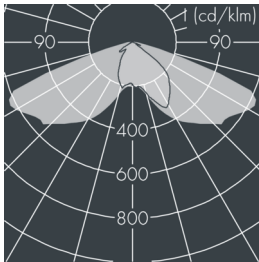

Nightspot B

8 988 255 009

40 W, 3772 lm, 4000 K neutral white,
Street Optic 47° / 126°

Customized solutions and modifications are possible: Special RAL, DB or NCS colours as polyester powder coat, luminaires in 2700 K and other colour temperatures and versions for high ambient temperature.

Specification text

housing made of corrosion-resistant die-cast aluminum AlSi12, polyester powder coated by high-quality and UV-stabilized coating process, Colour: silver grey, all exterior parts are stainless steel, tempered safety glass, anti-reflective coating from 1 side, silicon gasket, closure with 4 stainless steel screws, for installation on poles \varnothing 60-100mm, adjustable aluminum mounting base, powder coated: 2 drilled holes \varnothing 9mm, spacing 105mm, 1 centre hole \varnothing 2mm, tilt range: 80°, cable gland: M20, connecting terminal: 3 pole, lens for batwing light distribution made of highly efficient optical silicon, integral control gear, min. 80, max 3 SDCM, service life L80/B20 > 50.000 h, Beam angle (FWHM): 47° / 126°, luminous flux: 3772 lm, wattage: 40 W, delivered lumens 95 lm/W, protection type IP67, protection class I, impact resistance IK08, windage area 0,05 m², weight 5.3 kg

IP 67 IK 08

Specification

Wattage	40 W	Beam angle (FWHM)	47° / 126°
Delivered lumens	95 lm/W	Housing colour	silver grey
Light source	LED 4000 K	Power supply cable	\varnothing 8 – 15 mm
Color Rendering Index	min. 80	Protection type	IP67
Colour tolerance	max 3 SDCM	Protection class	I
Lifetime ta 25° C	L80/B20 > 50.000 h	Impact resistance	IK08
Control gear	on / off	Windage area	0,05m ²
Input voltage AC	198 – 240 V	Weight	5,30 kg
Input voltage DC	195 – 255 V	Max. ambient temperature ta	40°
Voltage protection	4 kV L/N 2 kV L/PE		
Luminaires per B16A / C16A	34 / 57		