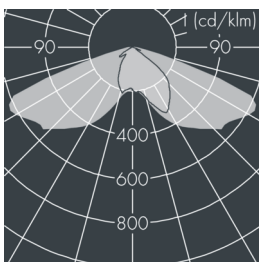

## Nightspot B

8 988 246 509

40 W, 3596 lm, 3000 K warm white,  
Street Optic 47° / 126°

Customized solutions and modifications are possible: Special RAL, DB or NCS colours as polyester powder coat, luminaires in 2700 K and other colour temperatures and versions for high ambient temperature.

## Specification text

housing made of corrosion-resistant die-cast aluminum AlSi12, polyester powder coated by high-quality and UV-stabilized coating process, Colour: black RAL 7021, all exterior parts are stainless steel, tempered safety glass, anti-reflective coating from 1 side, silicon gasket, closure with 4 stainless steel screws, for installation on poles  $\varnothing$  60-100mm, adjustable aluminum mounting base, powder coated: 2 drilled holes  $\varnothing$  9mm, spacing 105mm, 1 centre hole  $\varnothing$  22mm, tilt range: 80°, cable gland: M20, connecting terminal: 3 pole, lens for batwing light distribution made of highly efficient optical silicon, integral control gear, min. 80, max 3 SDCM, service life L80/B20 > 50.000 h, Beam angle (FWHM): 47° / 126°, luminous flux: 3596 lm, wattage: 40 W, delivered lumens 91 lm/W, protection type IP67, protection class II, impact resistance IK08, windage area 0,05 m<sup>2</sup>, weight 5.6 kg

## Specification

Wattage	40 W	Beam angle (FWHM)	47° / 126°
Delivered lumens	91 lm/W	Housing colour	black RAL 7021
Light source	LED 3000 K	Power supply cable	$\varnothing$ 8 – 15 mm
Color Rendering Index	min. 80	Protection type	IP67
Colour tolerance	max 3 SDCM	Protection class	II
Lifetime ta 25° C	L80/B20 > 50.000 h	Impact resistance	IK08
Control gear	on / off	Windage area	0,05m <sup>2</sup>
Input voltage AC	198 – 240 V	Weight	5,60 kg
Input voltage DC	195 – 255 V	Max. ambient temperature ta	40°
Voltage protection	4 kV L/N   2 kV L/PE		
Luminaires per B16A / C16A	34 / 57		