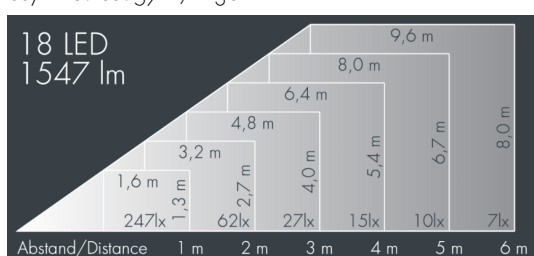

Superlight

8 829 766 059

18 × 1,7 W, 1547 lm, 3000 K warm white, asymmetrical 57° / 138°

Customized solutions and modifications are possible: Special RAL, DB or NCS colours as polyester powder coat, luminaires in 2700 K and other colour temperatures and versions for high ambient temperature.

Specification text

housing made of corrosion-resistant die-cast aluminum AlSi12, polyester powder coated by high-quality and UV-stabilized coating process, Colour: white RAL 9002, all exterior parts are stainless steel, tempered safety glass, anti-reflective coating from 1 side, with prismatic glass for diffuse and uniform light distribution, silicon gasket, with 4 stainless steel screws, wall box: 2 drilled holes Ø 8.5 mm, spacing 70 mm, cable gland: "recessed or surface mounted cable, cable entry up to Ø 10 mm, connecting terminal: 3 pole, highly efficient optics made of transparent thermoplastic for precise lighting tasks, integral driver (AC/DC), CRI > 70, max 2 SDCM, service life L90/B10 > 50.000 h, Beam angle (FWHM): 57° / 138°, luminous flux: 1547 lm, wattage: 31 W, delivered lumens 50 lm/W, protection type IP65, protection class I, impact resistance IK08, windage area 0,08 m², dimensions (L×H×W): 305 × 75 × 172 mm, weight 2,08 kg

Wattage	31 W	Beam angle (FWHM)	57° / 138°
Delivered lumens	50 lm/W	Housing colour	white RAL 9002
Light source	LED 3000 K	Power supply cable	Ø 7 – 10 mm
Color Rendering Index	CRI > 70	Protection type	IP65
Colour tolerance	max 2 SDCM	Protection class	I
Lifetime ta 25° C	L90/B10 > 50.000 h	Impact resistance	IK08
Control gear	on / off	Windage area	0,08m²
Input voltage AC	110 – 280 V	Dimensions	305 × 75 × 172 mm
Input voltage DC	190 – 255 V	Weight	2,08 kg
Voltage protection	4 kV L/N 5 kV L/PE	Max. ambient temperature ta	35°