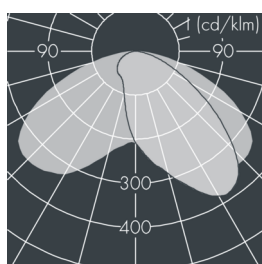

Superlight

8 829 766 059

18 × 1,7 W, 1547 lm, 3000 K warm white, asymmetrical 57° / 138°

Customized solutions and modifications are possible: Special RAL, DB or NCS colours as polyester powder coat, luminaires in 2700 K and other colour temperatures and versions for high ambient temperature.

Specification text

housing made of corrosion-resistant die-cast aluminum AlSi12, polyester powder coated by high-quality and UV-stabilized coating process, Colour: white RAL 9002, all exterior parts are stainless steel, tempered safety glass, anti-reflective coating from 1 side, with prismatic glass for diffuse and uniform light distribution, silicon gasket, with 4 stainless steel screws, wall box: 2 drilled holes Ø 8.5 mm, spacing 70 mm, cable gland: "recessed or surface mounted cable, cable entry up to Ø 10 mm, connecting terminal: 3 pole, highly efficient optics made of transparent thermoplastic for precise lighting tasks, integral driver (AC/DC), CRI > 70, max 2 SDCM, service life L90/B10 > 50.000 h, Beam angle (FWHM): 57° / 138°, luminous flux: 1547 lm, wattage: 31 W, delivered lumens 50 lm/W, protection type IP65, protection class I, impact resistance IK08, windage area 0,08 m², dimensions (L×H×W): 305 × 75 × 172 mm, weight 2,08 kg

Wattage	31 W	Beam angle (FWHM)	57° / 138°
Delivered lumens	50 lm/W	Housing colour	white RAL 9002
Light source	LED 3000 K	Power supply cable	Ø 7 – 10 mm
Color Rendering Index	CRI > 70	Protection type	IP65
Colour tolerance	max 2 SDCM	Protection class	I
Lifetime ta 25° C	L90/B10 > 50.000 h	Impact resistance	IK08
Control gear	on / off	Windage area	0,08m²
Input voltage AC	110 – 280 V	Dimensions	305 × 75 × 172 mm
Input voltage DC	190 – 255 V	Weight	2,08 kg
Voltage protection	4 kV L/N 5 kV L/PE	Max. ambient temperature ta	35°